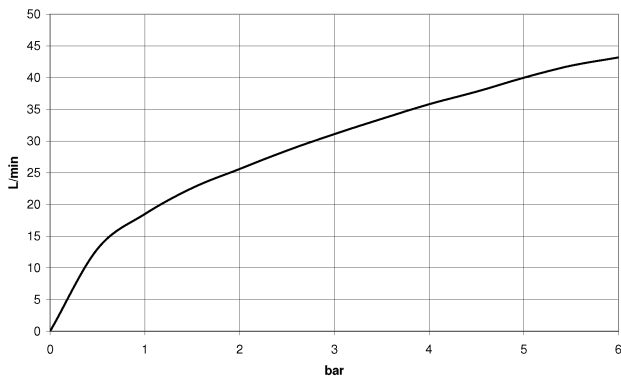

## Bathtub - CL.1

Deck valve clockwise-closing cold - polished chrome

Article number: 20 002 705-00

- CASCADE structure
- 1-1/4" hole diameter
- Flange 2-3/8" x 2-3/8"
- Fittings group in compliance with DIN 4109: 1
- (ADA)

## Dimensional drawing

All dimensions in mm / inch = mm x 0,0394

Bathtub - CL.1

Deck valve clockwise-closing cold - polished chrome

Article number: 20 002 705-00

### Flow rate chart