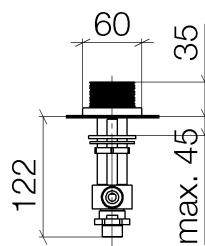

## Bathtub - CL.1

Deck valve clockwise-closing cold - polished chrome

Article number: 20 002 705-00

- CASCADE structure
- 1-1/4" hole diameter
- Flange 2-3/8" x 2-3/8"
- Fittings group in compliance with DIN 4109: 1
- (ADA)

## Dimensional drawing

All dimensions in mm / inch = mm x 0,0394

Bathtub - CL.1

Deck valve clockwise-closing cold - polished chrome

Article number: 20 002 705-00

## Bathtub - CL.1

Deck valve clockwise-closing cold - polished chrome

Article number: 20 002 705-00

### Spare parts list

Number	Item Number	Designation	Number of units
1	90 20 70 053 04-00	handle ( cold )	1
2	04 17 11 045 33 90	side panel	1
3	90 90 03 133 00 90	top	1
4	04 23 10 032 78 90	fixing set	1
5	04 17 11 023 10 90	distributor	1
6	04 23 30 040 00-00	threaded connector	1
7	09 30 11 059 90	disc	1
8	09 23 10 012 90	nut	1