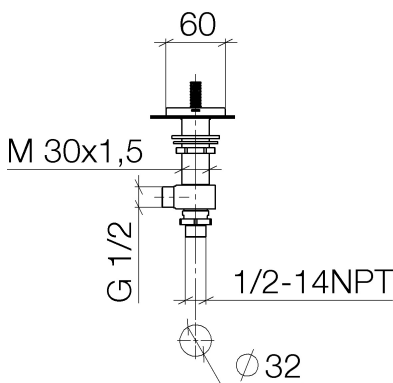

## Bathtub - CL.1

Deck valve clockwise-closing cold - polished chrome

Article number: 20 002 705-00

- CASCADE structure
- 1-1/4" hole diameter
- Flange 2-3/8" x 2-3/8"
- Fittings group in compliance with DIN 4109: 1
- (ADA)

## Dimensional drawing

All dimensions in mm / inch = mm x 0,0394

Bathtub - CL.1

Deck valve clockwise-closing cold - polished chrome

Article number: 20 002 705-00

## Bathtub - CL.1

Deck valve clockwise-closing cold - polished chrome

Article number: 20 002 705-00

### Spare parts list

Number	Item Number	Designation	Number of units
1	90 20 70 053 04-00	handle ( cold )	1
2	04 17 11 045 33 90	side panel	1
3	90 90 03 133 00 90	top	1
4	04 23 10 032 78 90	fixing set	1
5	04 17 11 023 10 90	distributor	1
6	04 23 30 040 00-00	threaded connector	1
7	09 30 11 059 90	disc	1
8	09 23 10 012 90	nut	1